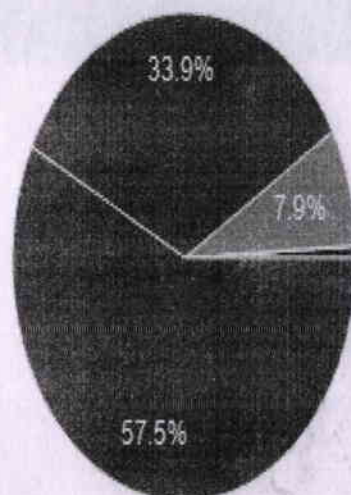

A Christian Minority Institution run by the Franciscan Sisters of the Immaculate Heart of Mary Society, Puducherry.

Phone: 04151-258325, 258326

Website: www.iecw.edu.in

Email ID: idhaya@iecw.edu.in

In order to identify the strategy for the continuous improvement at IECW, we practise of taking students survey about the facilities of the college every year. For the academic year 2021-22, The questionnaire has been prepared focussing on various aspects of Teaching Learning, support system and infrastructure. The google form link <https://forms.gle/36o5MReSP6Ddy6VUA> have been designed and forwarded to the students. The feedback is collected randomly, around 90 students (both UG and PG) have participated in the survey. The responses have been analysed by IQAC and action plan have been prepared for the enhancement of Teaching-Learning process.

The Questions and the response from the students for each question have been presented in the pictorial representation as follows:

1. The curriculum is well balanced, updated periodically and satisfies the present needs.