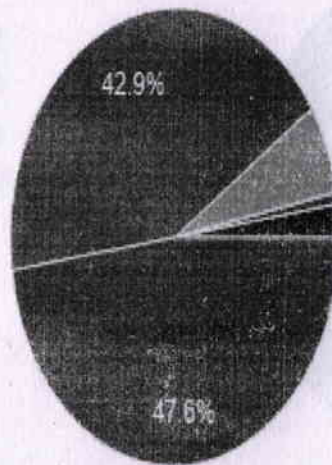

IDHAYA ENGINEERING COLLEGE FOR WOMEN

CHINNASALEM-606 201, KALLAKURICHI DISTRICT, TAMIL NADU, INDIA.

Approved by AICTE, New Delhi, Affiliated to Anna University, Chennai.

NAAC Accredited, ISO 9001: 2015 Re-certified, 2(f) Status of UGC

A Christian Minority Institution run by the Franciscan Sisters of the Immaculate Heart of Mary Society, Puducherry.

Phone: 04151-258325, 258326

Website: www.iecw.edu.in

Email ID: indhaya@iecw.edu.in

14. Laboratories are well equipped with appropriate hardware and software for the conduct of practical classes/project works.

- Strongly Agree
- Agree
- Neutral
- Disagree
- Strongly Disagree

15. The institute provides support for participation in online certification from NPTEL, Coursera, edX etc.,