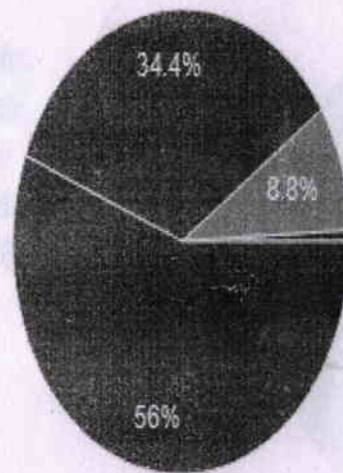

IDHAYA ENGINEERING COLLEGE FOR WOMEN

CHINNASALEM-606 201, KALLAKURICHI DISTRICT, TAMIL NADU, INDIA.

Approved by AICTE, New Delhi, Affiliated to Anna University, Chennai.

NAAC Accredited, ISO 9001: 2015 Re-certified, 2(f) Status of UGC

A Christian Minority Institution run by the Franciscan Sisters of the Immaculate Heart of Mary Society, Puducherry.

Phone: 04151-258325, 258326

Website: www.iecw.edu.in

Email ID: indhaya@iecw.edu.in

16. The assessment process(CIAT/Assignments/Terminal Examinations/Review) at IECW is fair and unbiased.

- Strongly Agree
- Agree
- Neutral
- Disagree
- Strongly Disagree

17. The tasks given in assignments have helped in enhancing your problem solving and communication skills.