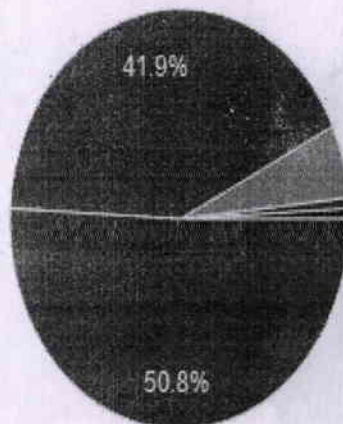

- Strongly Agree
- Agree
- Neutral
- Disagree
- Strongly Disagree

Green
Dr.R.GURUMANI M.E., Ph.D., M.B.A., M.ISTE., F.IE.,
PRINCIPAL
IDHAYA ENGINEERING COLLEGE FOR WOMEN
CHINNASALEM-606 201, KALLAKURICHI DT.