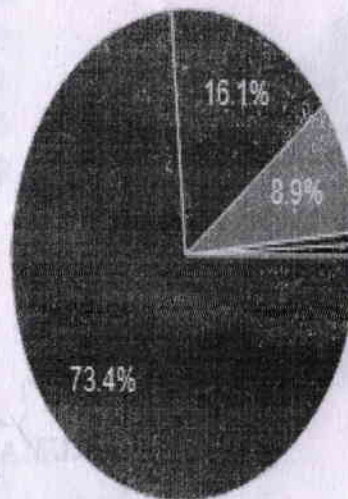

- Regularly
- Often
- Sometimes
- Rarely
- Never

Dr. R. GURUMANI M.E., Ph.D., M.B.A., M.ISTE., F.I.E.,
PRINCIPAL
IDHAYA ENGINEERING COLLEGE FOR WOMEN
CHINNASALEM-606 201, KALLAKURICHI DT