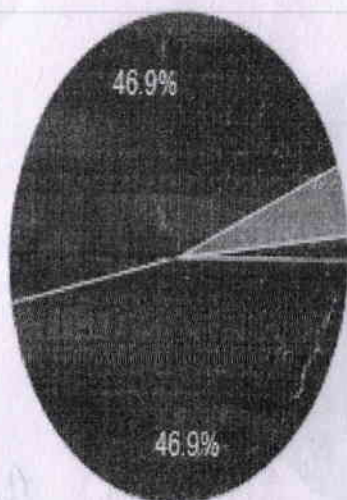

- Strongly Agree
- Agree
- Neutral
- Disagree
- Strongly Disagree

3. The curriculum facilitates interdisciplinary learning through foundation electives and general electives.