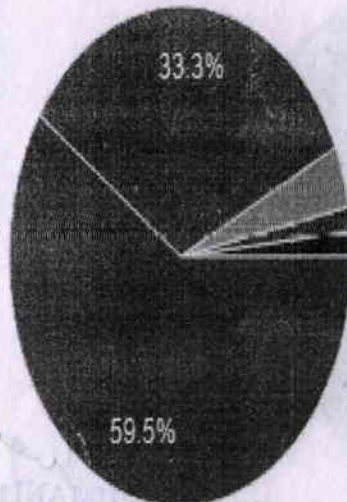

- Strongly Agree
- Agree
- Neutral
- Disagree
- Strongly Disagree

R. Gurumani
Dr. R. GURUMANI M.E., Ph.D., M.B.A., M.ISTE., F.IE.,
PRINCIPAL
IDHAYA ENGINEERING COLLEGE FOR WOMEN
CHINNASALEM-606 201, KALLAKURICHI DT.