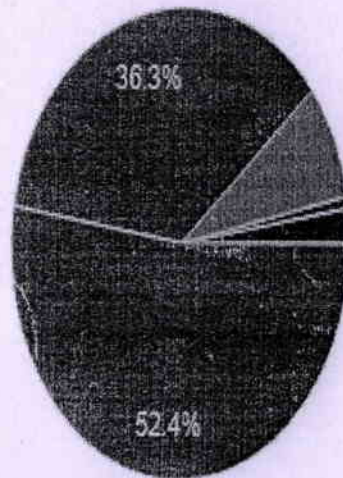

A Christian Minority Institution run by the Franciscan Sisters of the Immaculate Heart of Mary Society, Puducherry.

Phone: 04151-258325, 258326

Website: www.iecw.edu.in

Email ID: idhaya@iecw.edu.in

30. To what extent, you are satisfied in the Teaching Learning via online mode during this pandemic period