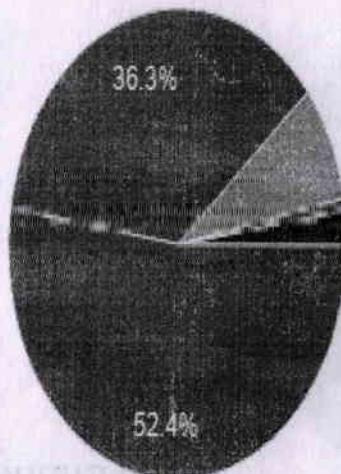

- Strongly agree
- Agree
- Neutral
- Disagree
- Strongly disagree

Dr. R. GURUMANI M.E., Ph.D., M.B.A., M.ISTE., F.IE.,
PRINCIPAL
IDHAYA ENGINEERING COLLEGE FOR WOMEN
CHINNASALEM-606 201, KALLAKURICHI DT.