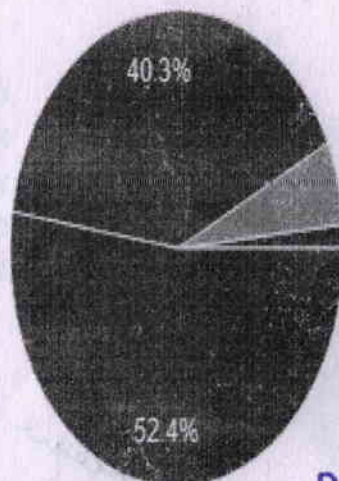

- Strongly Agree
- Agree
- Neutral
- Disagree
- Strongly Disagree

Dr. R. GURUMANI M.E., Ph.D., M.B.A., M.ISTE., F.IE.,
PRINCIPAL
IDHAYA ENGINEERING COLLEGE FOR WOMEN
CHINNASALEM-606 201, KALLAKURICHI DT