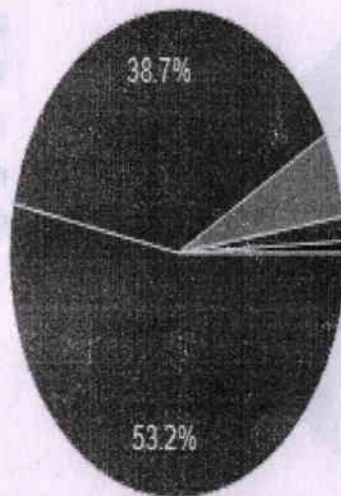

IDHAYA ENGINEERING COLLEGE FOR WOMEN

CHINNASALEM-606 201, KALLAKURICHI DISTRICT, TAMIL NADU, INDIA.

Approved by AICTE, New Delhi, Affiliated to Anna University, Chennai.

NAAC Accredited, ISO 9001: 2015 Re-certified, 2(f) Status of UGC

A Christian Minority Institution run by the Franciscan Sisters of the Immaculate Heart of Mary Society, Puducherry.

Phone: 04151-258325, 258326

Website: www.iecw.edu.in

Email ID: idhaya@iecw.edu.in

20. Communication, Critical thinking, Collaboration, Creativity are given importance in assessments.

- Strongly Agree
- Agree
- Neutral
- Disagree
- Strongly Disagree

21. The institute takes active interest in promoting internships / student exchange programmes / field visits opportunities for students.