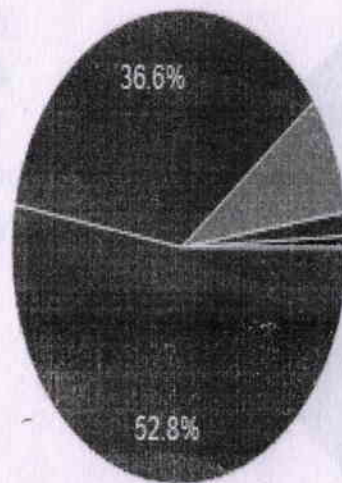

A Christian Minority Institution run by the Franciscan Sisters of the Immaculate Heart of Mary Society, Puducherry.

Phone: 04151-258325, 258326

Website: www.iecw.edu.in

Email ID: indhaya@iecw.edu.in

18. The assessments are designed and evaluated appropriately to assess higher order thinking skills.