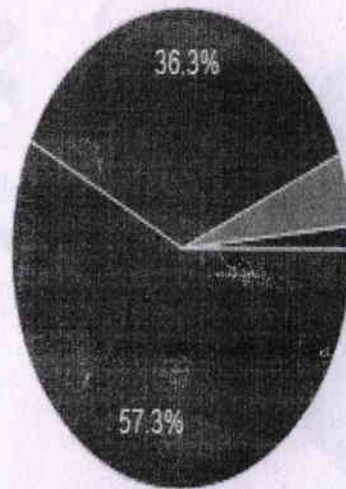

A Christian Minority Institution run by the Franciscan Sisters of the Immaculate Heart of Mary Society, Puducherry.

Phone: 04151-258325, 258326

Website: www.iecw.edu.in

Email ID: indhaya@iecw.edu.in

26. A mentoring/tutor system is available to identify your strengths and weaknesses and encourage you with providing the right level of challenges.