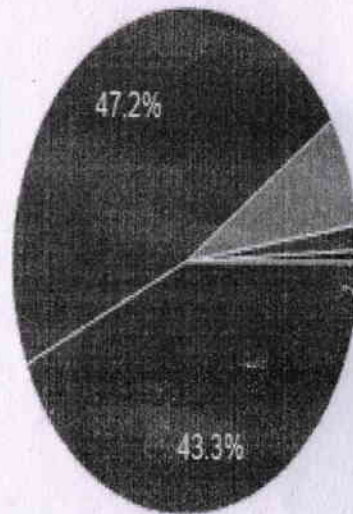

IDHAYA ENGINEERING COLLEGE FOR WOMEN

CHINNASALEM-606 201, KALLAKURICHI DISTRICT, TAMIL NADU, INDIA.

Approved by AICTE, New Delhi, Affiliated to Anna University, Chennai.

NAAC Accredited, ISO 9001: 2015 Re-certified, 2(f) Status of UGC

A Christian Minority Institution run by the Franciscan Sisters of the Immaculate Heart of Mary Society, Puducherry.

Phone: 04151-258325, 258326

Website: www.iecw.edu.in

Email ID: indhaya@iecw.edu.in

6. The implementation of the Choice Based Credit System (CBCS) has enabled you to enroll in the courses and slots you opted for.