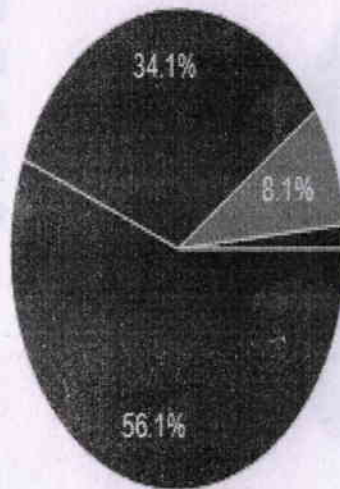

IDHAYA ENGINEERING COLLEGE FOR WOMEN

CHINNASALEM-606 201, KALLAKURICHI DISTRICT, TAMIL NADU, INDIA.

Approved by AICTE, New Delhi, Affiliated to Anna University, Chennai.

NAAC Accredited, ISO 9001: 2015 Re-certified, 2(f) Status of UGC

A Christian Minority Institution run by the Franciscan Sisters of the Immaculate Heart of Mary Society, Puducherry.

Phone: 04151-258325, 258326

Website: www.iecw.edu.in

Email ID: idhaya@iecw.edu.in

28. Library is digitized and includes sufficient count of reference and text books and access to international and national journals

- Strongly Agree
- Agree
- Neutral
- Disagree
- Strongly Disagree

29. The support systems like Hostel, Canteen, Bank, Post office, Stores and Clinic are functioning well and they cater to the need of the hour.