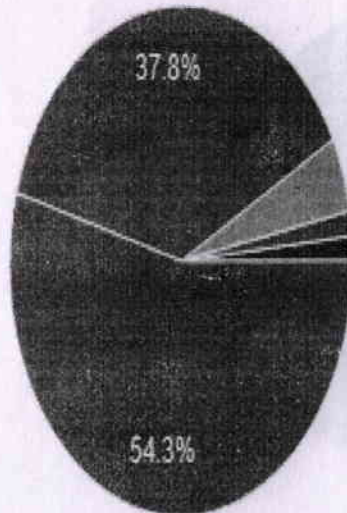

IDHAYA ENGINEERING COLLEGE FOR WOMEN

CHINNASALEM-606 201, KALLAKURICHI DISTRICT, TAMIL NADU, INDIA.

Approved by AICTE, New Delhi, Affiliated to Anna University, Chennai.

NAAC Accredited, ISO 9001: 2015 Re-certified, 2(f) Status of UGC

A Christian Minority Institution run by the Franciscan Sisters of the Immaculate Heart of Mary Society, Puducherry.

Phone: 04151-258325, 258326

Website: www.iecw.edu.in

Email ID: idhaya@iecw.edu.in

4. The curriculum has adequate number of practical courses / theory cum practical courses/Project works for skill development.