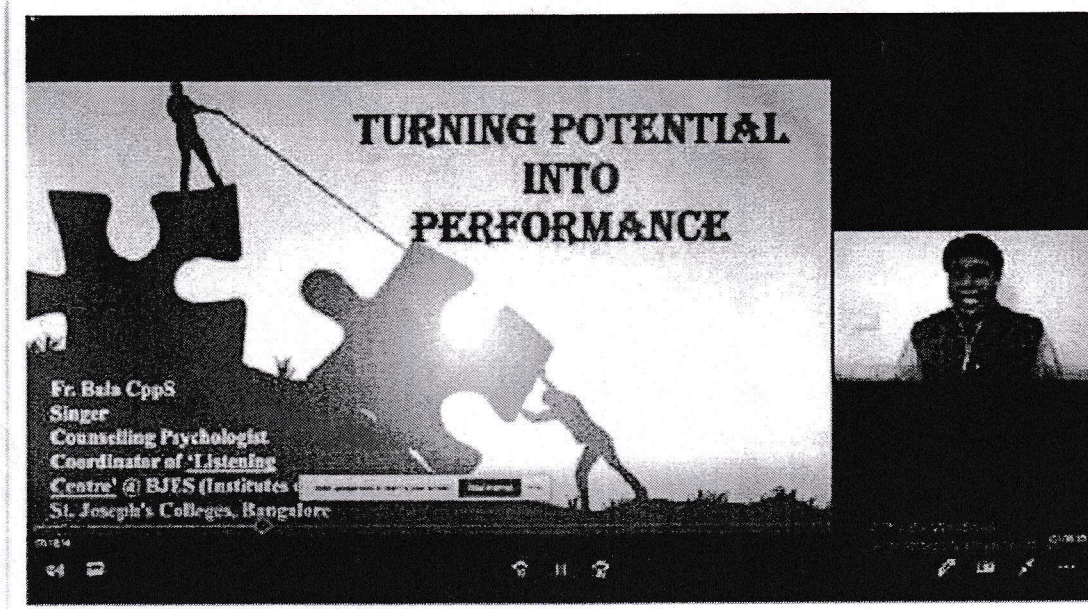

Webinar on Turning potential into Performance - 24.06.2020

Dr. R. GURUMANI, M.E., Ph.D., M.B.A., M.I.S.T.E., F.A.
PRINCIPAL
IDHAYA ENGG. COLLEGE FOR WOMEN
CHINNASALEM-606 201, KALLAKURICHI DISTRICT