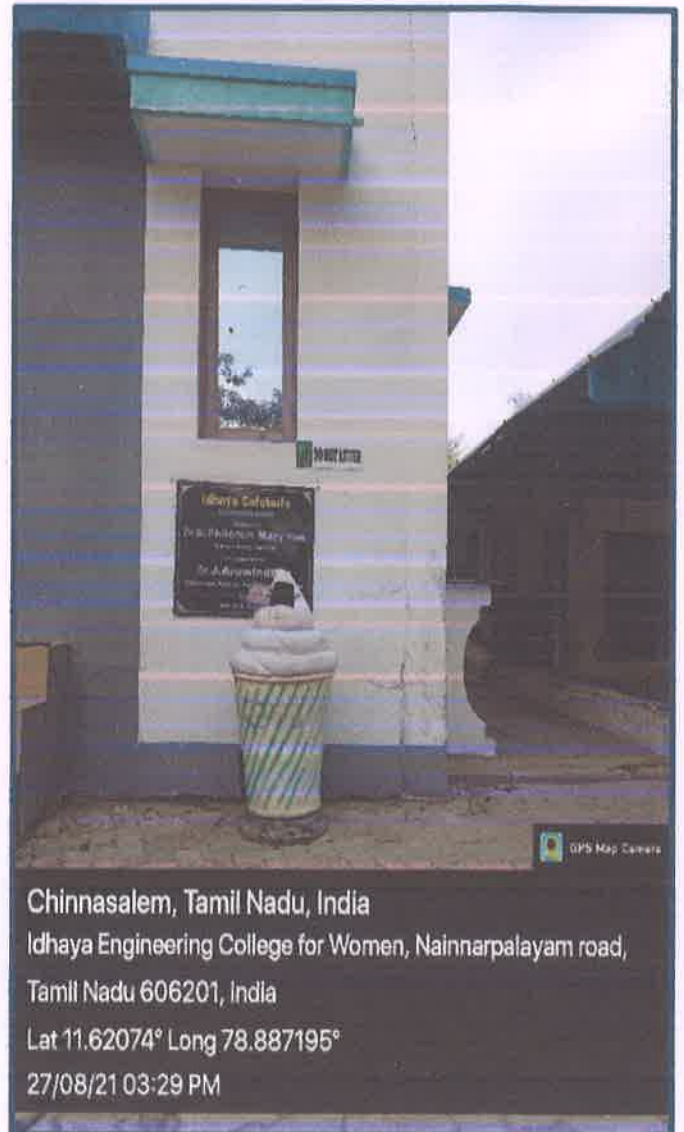

Phone: 04151-258325, 258326

Website: www.iecw.edu.in

Email ID: indhaya@iecw.edu.in

DISPLAY BOARDS - ST.MARY'S BLOCK BACK SIDE

DISPLAY BOARDS - CAFETERIA FRONT SIDE

Jeevi
Dr.R.GURUMANI, M.E., Ph.D., M.B.A., M.ISTE., F.I.E.,
PRINCIPAL
IDHAYA ENGG. COLLEGE FOR WOMEN
CHINNASALEM-606 201, KALLAKURICHI DT.