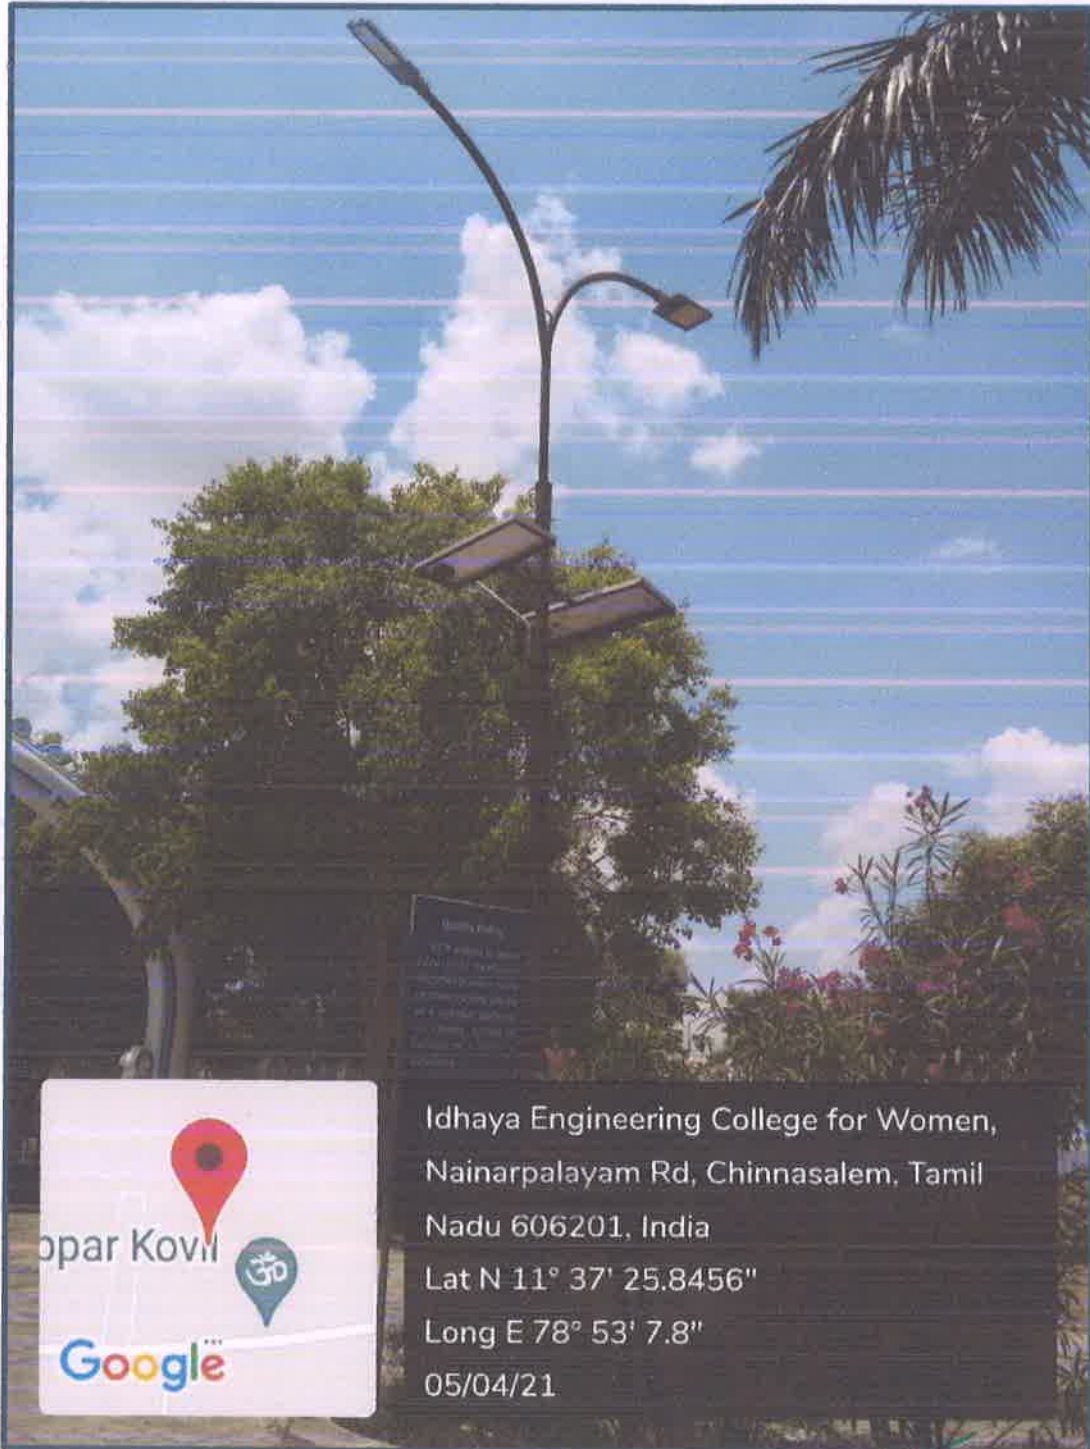

IDHAYA ENGINEERING COLLEGE FOR WOMEN

CHINNASALEM-606 201, KALLAKURICHI DISTRICT, TAMIL NADU, INDIA.

Approved by AICTE, New Delhi, Affiliated to Anna University, Chennai.

2(f) Status of UGC, An ISO 9001: 2015 Certified Institution

A Christian Minority Institution run by the Franciscan Sisters of the Immaculate Heart of Mary Society, Puducherry.

Phone: 04151-258325, 258326

Website: www.iecw.edu.in

Email ID: indhaya@iecw.edu.in

STREET LIGHTS – COLLEGE CAMPUS

opar Kovil

Google

Idhaya Engineering College for Women,
Nainarpalayam Rd, Chinnasalem, Tamil
Nadu 606201, India

Lat N 11° 37' 25.8456"

Long E 78° 53' 7.8"

05/04/21

Green
Dr.R.GURUMANI, M.E., Ph.D., M.B.A., M.ISTE., F.I.E.,
PRINCIPAL

IDHAYA ENGG. COLLEGE FOR WOMEN
CHINNASALEM, 606 201, KALLAKURICHI DT.