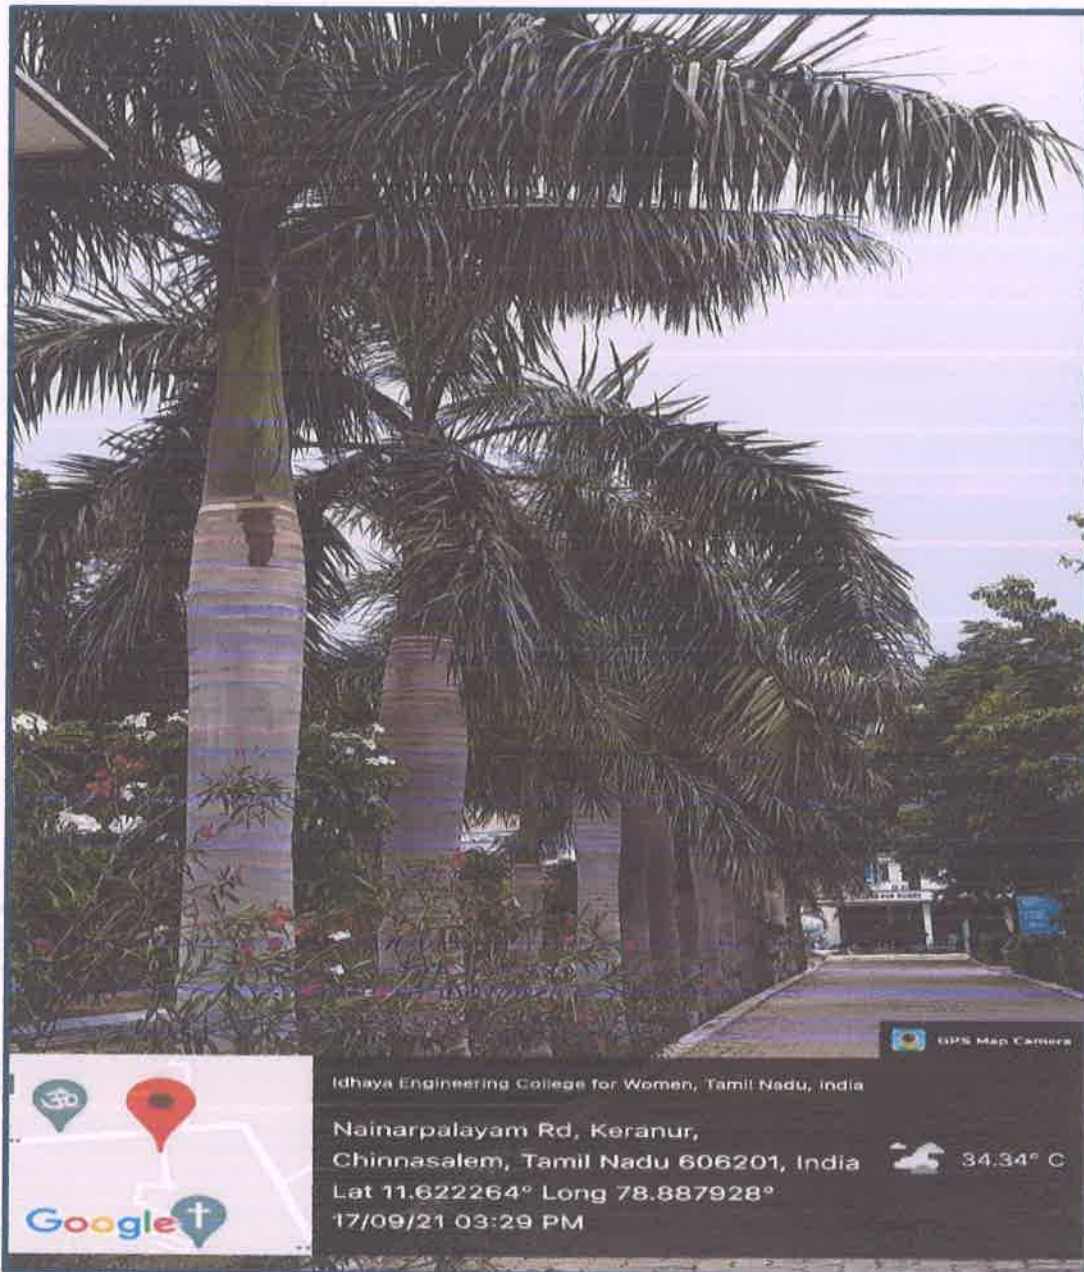

IDHAYA ENGINEERING COLLEGE FOR WOMEN

CHINNASALEM-606 201, KALLAKURICHI DISTRICT, TAMIL NADU, INDIA.

Approved by AICTE, New Delhi, Affiliated to Anna University, Chennai.

2(f) Status of UGC, An ISO 9001: 2015 Certified Institution

A Christian Minority Institution run by the Franciscan Sisters of the Immaculate Heart of Mary Society, Puducherry.

Phone: 04151-258325, 258326

Website: www.iecw.edu.in

Email ID: indhaya@iecw.edu.in

SIGNAGE INCLUDING TACTILE PATH, LIGHTS, DISPLAY BOARDS AND SIGNPOSTS

TACTILE PATH - ST.MARY'S BLOCK PATHWAY

meeni
Dr. R. GURUMANI, M.E., Ph.D., M.B.A., M.ISTE., F.I.E.,
PRINCIPAL
IDHAYA ENGG. COLLEGE FOR WOMEN
CHINNASALEM-606 201, KALLAKURICHI DISTRICT, TAMIL NADU, INDIA.