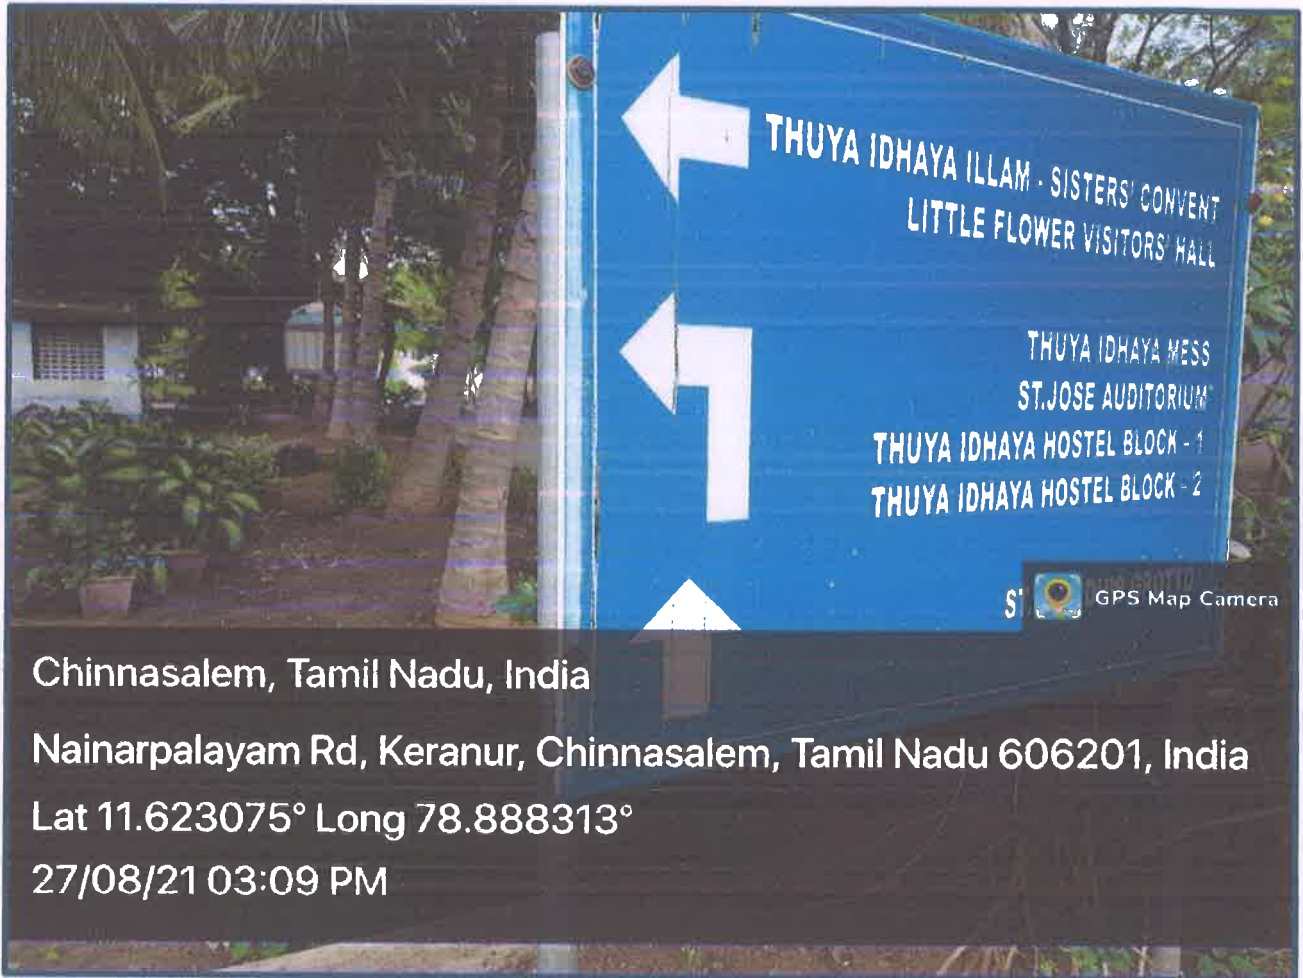

IDHAYA ENGINEERING COLLEGE FOR WOMEN

CHINNASALEM-606 201, KALLAKURICHI DISTRICT, TAMIL NADU, INDIA.

Approved by AICTE, New Delhi, Affiliated to Anna University, Chennai.

2(f) Status of UGC, An ISO 9001: 2015 Certified Institution

A Christian Minority Institution run by the Franciscan Sisters of the Immaculate Heart of Mary Society, Puducherry.

Phone: 04151-258325, 258326

Website: www.iecw.edu.in

Email ID: indhaya@iecw.edu.in

SIGNPOSTS - HOSTEL CAMPUS WALK WAY - 4

Chinnasalem, Tamil Nadu, India

Nainarpalayam Rd, Keranur, Chinnasalem, Tamil Nadu 606201, India

Lat 11.623075° Long 78.888313°

27/08/21 03:09 PM

Ramani
Dr. R. GURUMANI, M.E., Ph.D., M.B.A., M.I.S.T.E., F.I.E.,

PRINCIPAL

IDHAYA ENGG. COLLEGE FOR WOMEN
CHINNASALEM-606 201, KALLAKURICHI DT.