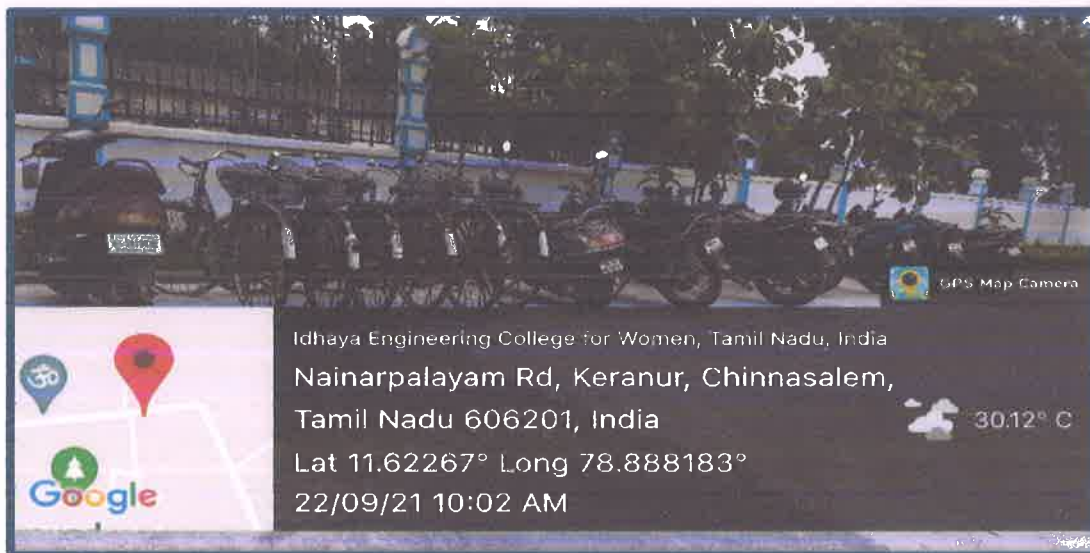

IDHAYA ENGINEERING COLLEGE FOR WOMEN

CHINNASALEM-606 201, KALLAKURICHI DISTRICT, TAMIL NADU, INDIA.

Approved by AICTE, New Delhi, Affiliated to Anna University, Chennai.

2(f) Status of UGC, An ISO 9001: 2015 Certified Institution

A Christian Minority Institution run by the Franciscan Sisters of the Immaculate Heart of Mary Society, Puducherry.

Phone: 04151-258325, 258326

Website: www.iecw.edu.in

Email ID: indhaya@iecw.edu.in

USE OF BICYCLE/BATTERY POWERED VEHICLE

Our management encourages the staff members and students to use E-vehicles to make pollution free environment to the extent possible.

USE OF BICYCLE – ENTRANCE - 1

USE OF BICYCLE – ENTRANCE - 2