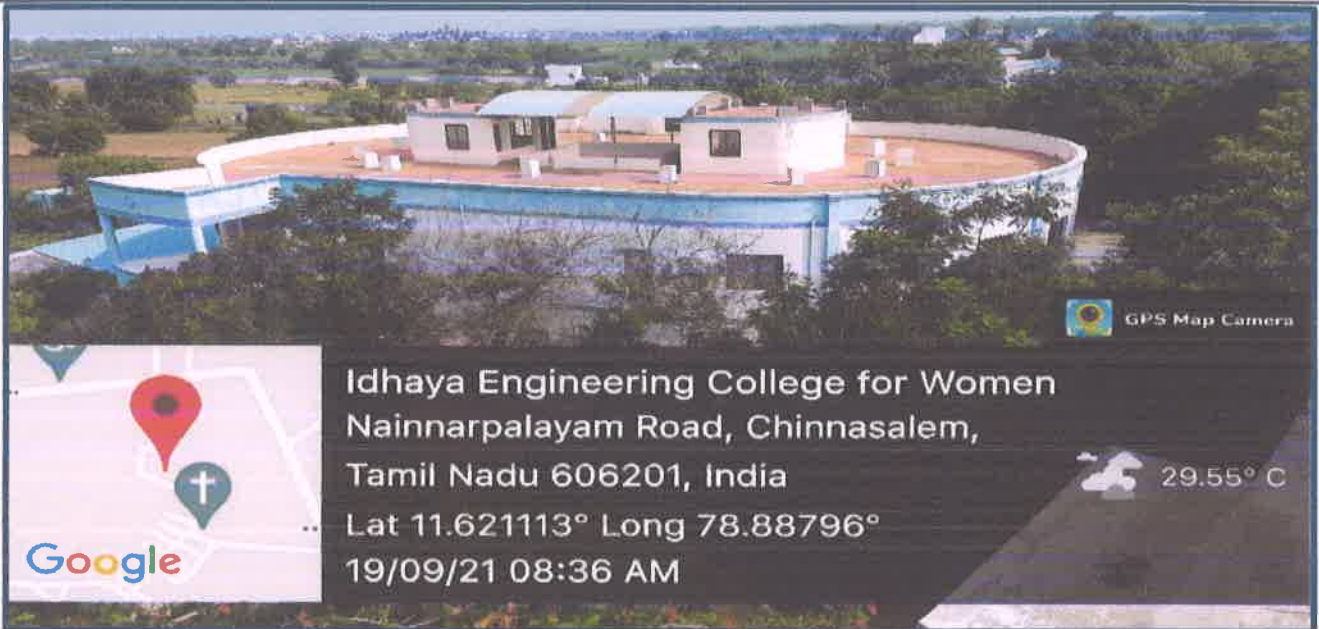

IDHAYA ENGINEERING COLLEGE FOR WOMEN

CHINNASALEM-606 201, KALLAKURICHI DISTRICT, TAMIL NADU, INDIA.

Approved by AICTE, New Delhi, Affiliated to Anna University, Chennai.

2(f) Status of UGC, An ISO 9001: 2015 Certified Institution

A Christian Minority Institution run by the Franciscan Sisters of the Immaculate Heart of Mary Society, Puducherry.

Phone: 04151-258325, 258326

Website: www.iecw.edu.in

Email ID: indhaya@iecw.edu.in

ANGEL'S BLOCK OVERVIEW