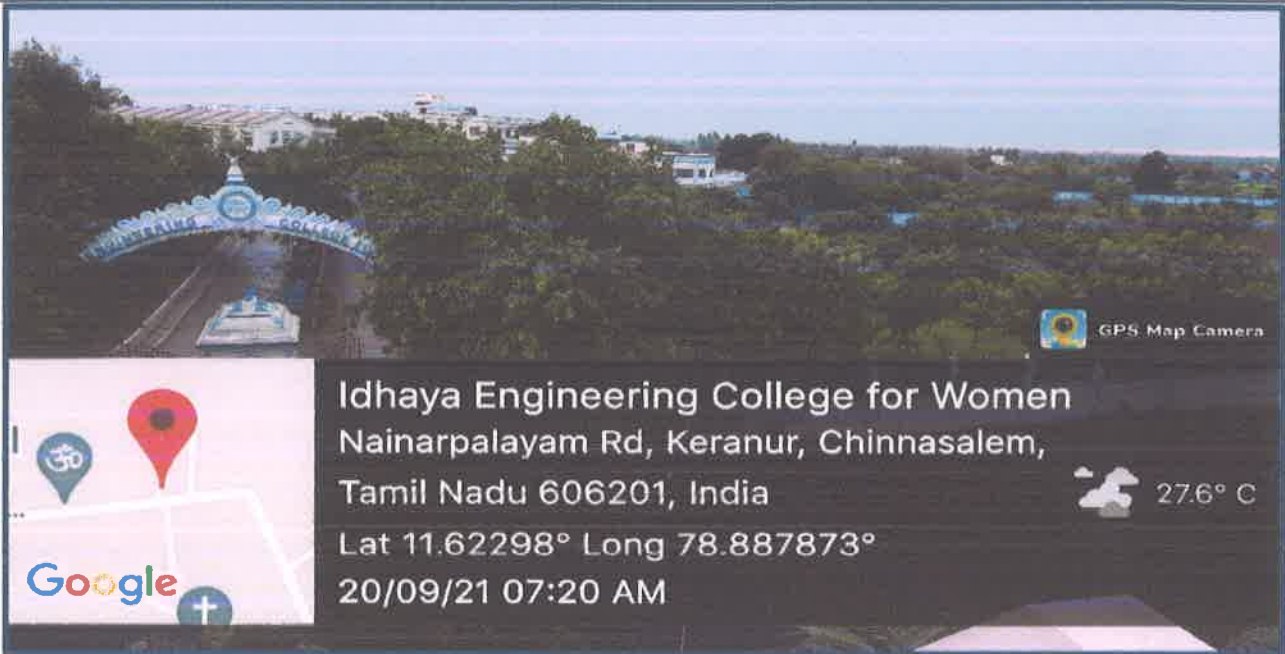

IDHAYA ENGINEERING COLLEGE FOR WOMEN

CHINNASALEM-606 201, KALLAKURICHI DISTRICT, TAMIL NADU, INDIA.

Approved by AICTE, New Delhi, Affiliated to Anna University, Chennai.

2(f) Status of UGC, An ISO 9001: 2015 Certified Institution

A Christian Minority Institution run by the Franciscan Sisters of the Immaculate Heart of Mary Society, Puducherry.

Phone: 04151-258325, 258326

Website: www.iecw.edu.in

Email ID: indhaya@iecw.edu.in

COLLEGE OVERVIEW