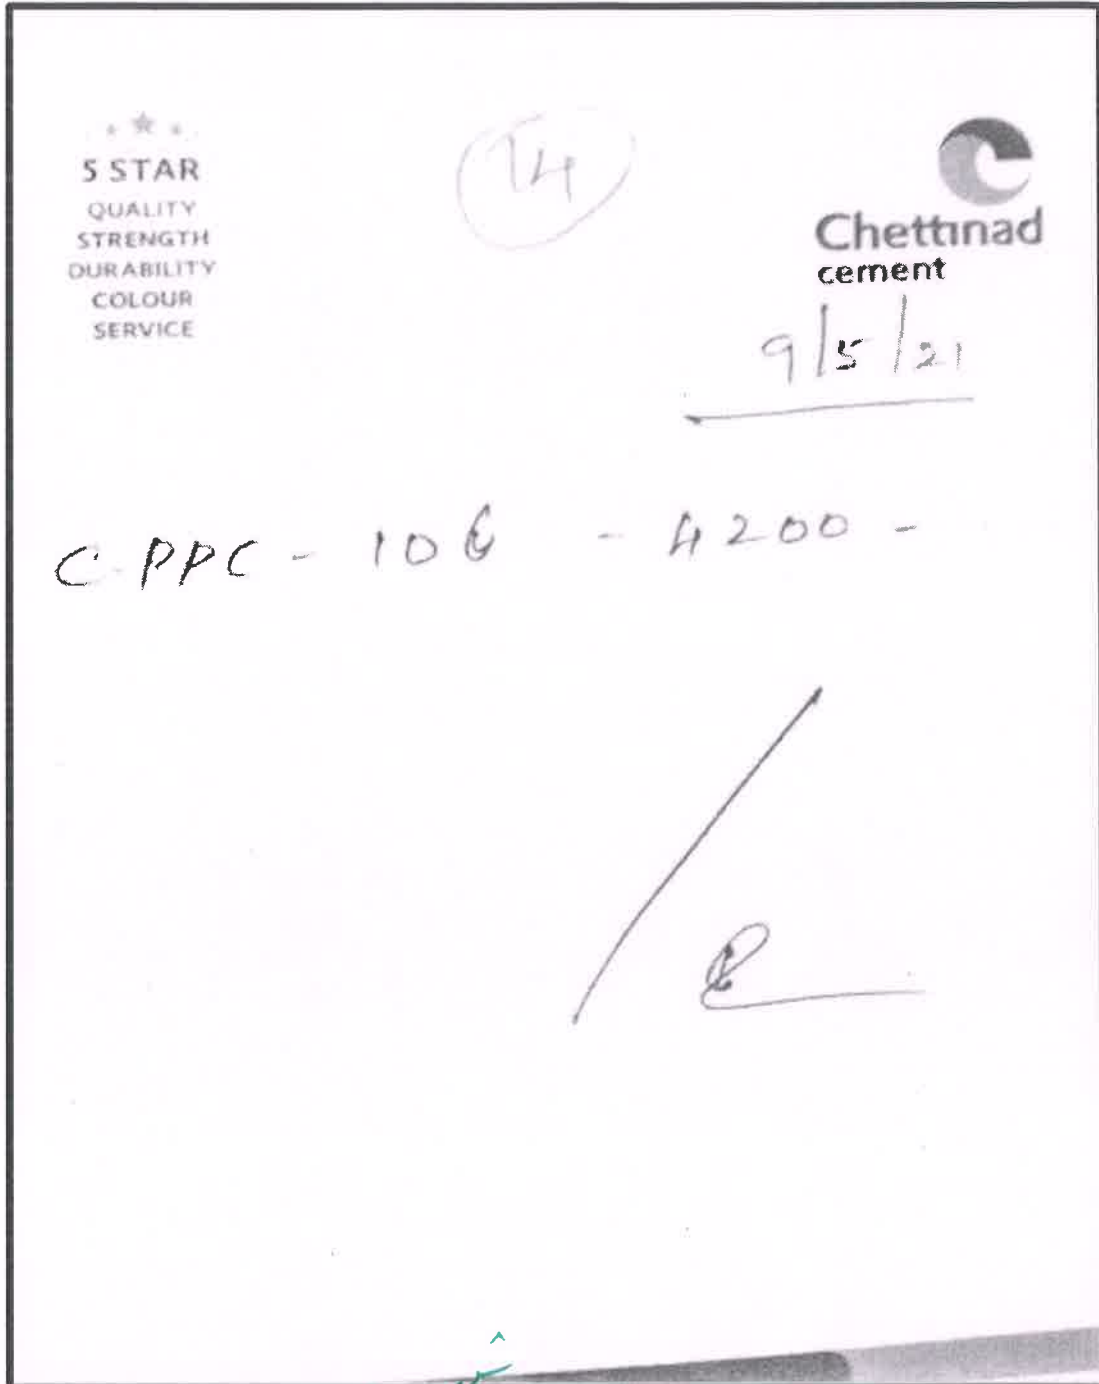

IDHAYA ENGINEERING COLLEGE FOR WOMEN

CHINNASALEM-606 201, KALLAKURICHI DISTRICT, TAMIL NADU, INDIA.

Approved by AICTE, New Delhi, Affiliated to Anna University, Chennai.

2(f) Status of UGC, An ISO 9001: 2015 Certified Institution

A Christian Minority Institution run by the Franciscan Sisters of the Immaculate Heart of Mary Society, Puducherry.

Phone: 04151-258325, 258326

Website: www.iecw.edu.in

Email ID: indhaya@iecw.edu.in

PEDESTRIAN FRIENDLY PATHWAY BILL 3

Mani
Dr. R. GURUMANI, M.E., Ph.D., M.B.A., M.ISTE., F.I.E.,
PRINCIPAL

IDHAYA ENGG. COLLEGE FOR WOMEN
CHINNASALEM-606 201, KALLAKURICHI DT.