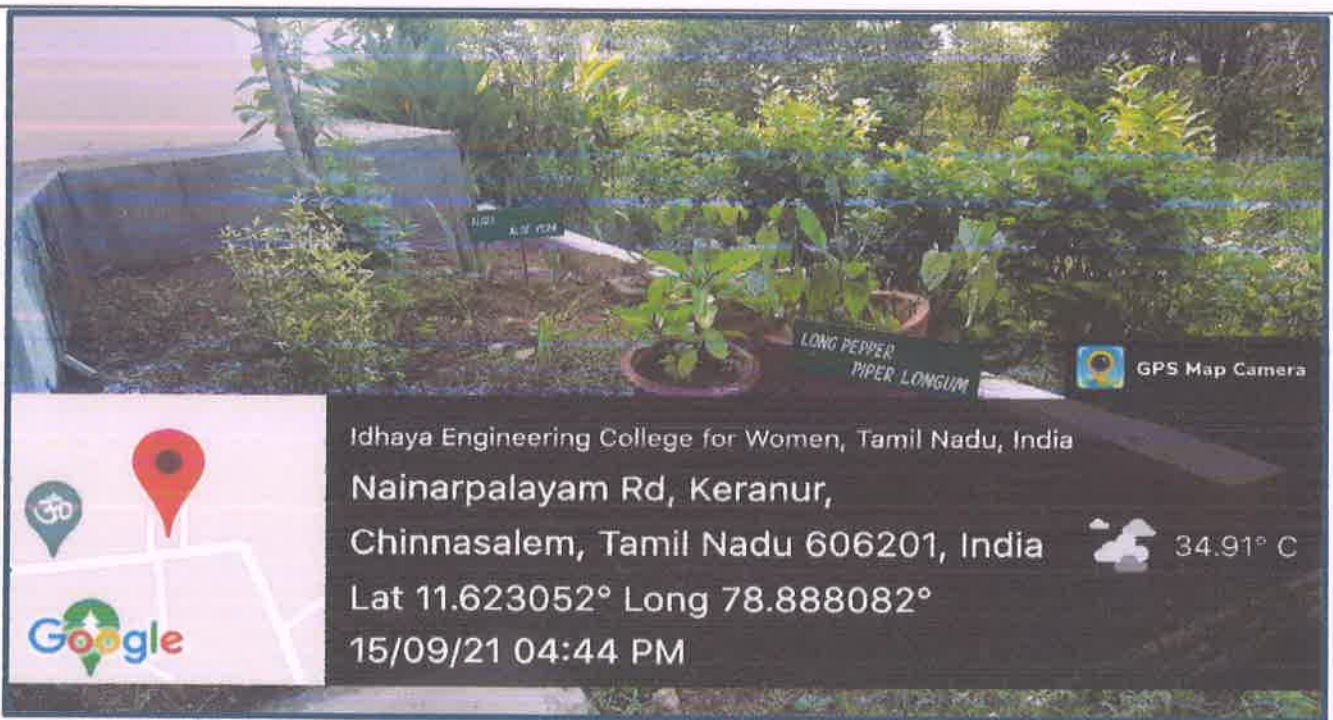

Phone: 04151-258325, 258326

Website: www.iecw.edu.in

Email ID: indhaya@iecw.edu.in

HERBAL GARDEN - 1

HERBAL GARDEN - 2

Principals
Dr.R.GURUMANI, M.E., Ph.D., M.B.A., M.ISTE., F.I.C.I.,
PRINCIPAL

IDHAYA ENGG. COLLEGE FOR WOMEN
CHINNASALEM-606 201, KALLAKURICHI DISTRICT