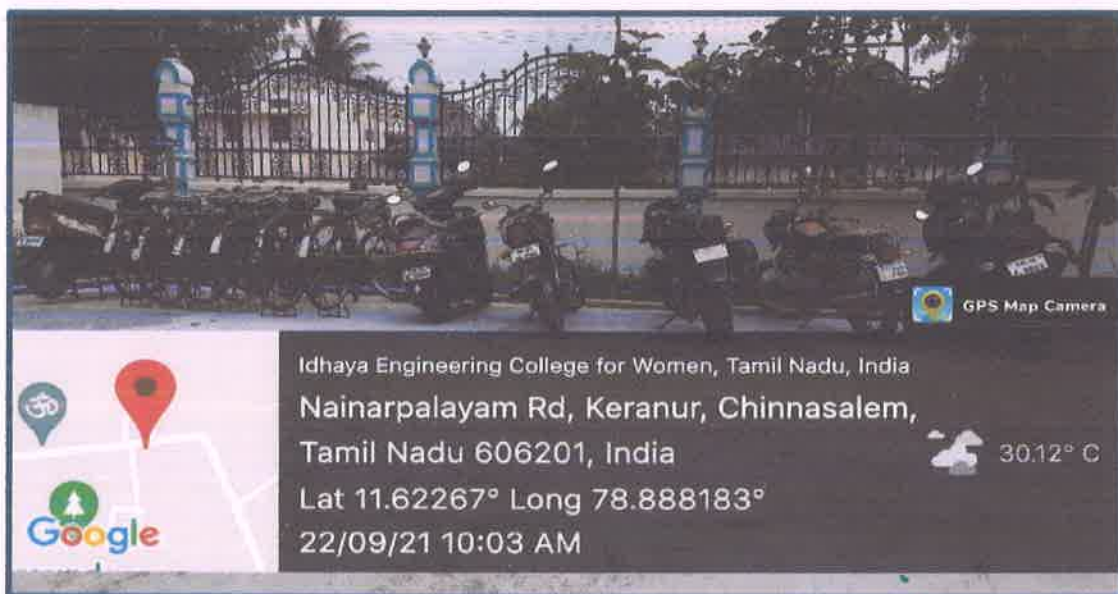

Heaven
Dr. R. GURUMANI, M.E., Ph.D., M.B.A., M. ISTE., F.I.E.,
PRINCIPAL
IDHAYA ENGG. COLLEGE FOR WOMEN
CHINNASALEM-606 201, KALLAKURICHI DT.