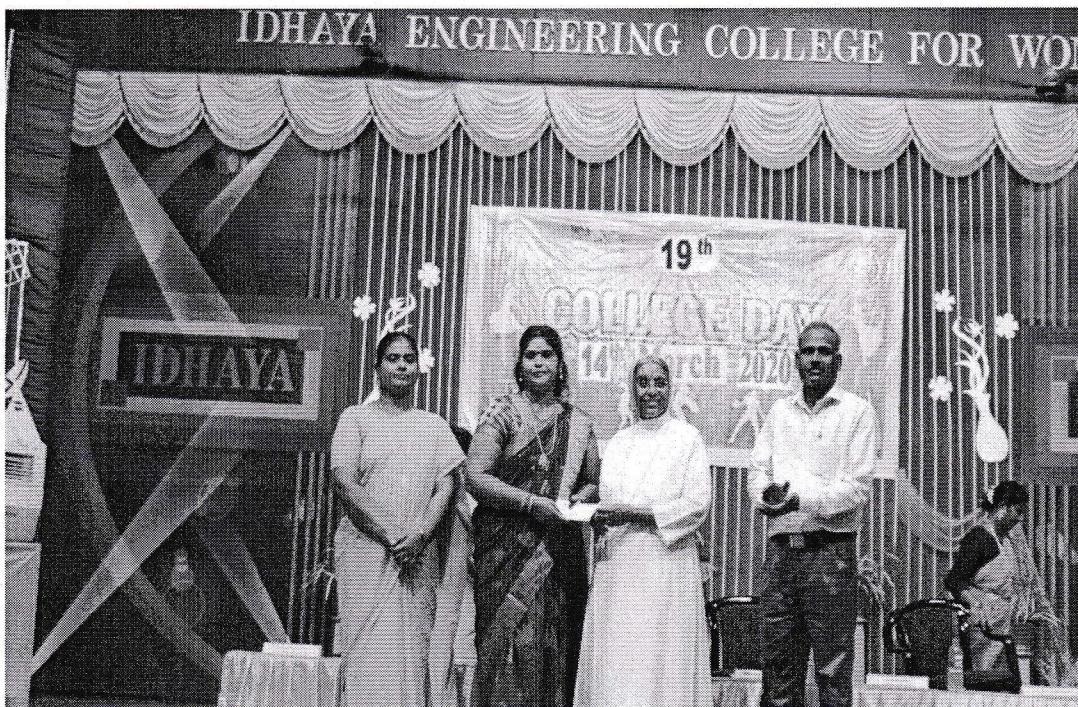

Best College Ambassador was given to Mrs. R.Rajeswari, Lab Instructor/ECE

manu
Dr. R. GURUMANI, M.E., Ph.D., M.B.A., M.ISTE., F.I.E.,
PRINCIPAL
IDHAYA ENGG. COLLEGE FOR WOMEN
CHINNASALEM-606 201, KALLAKURICHI DT