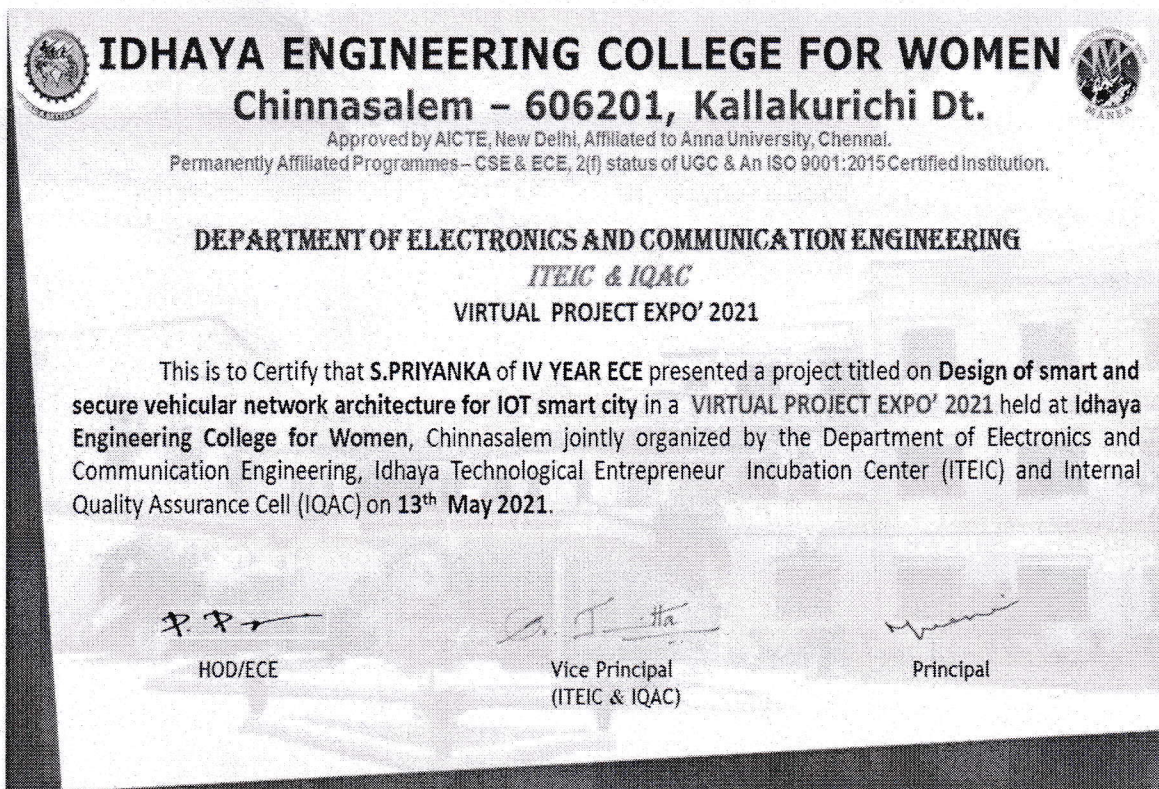

IDHAYA ENGINEERING COLLEGE FOR WOMEN

CHINNASALEM-606 201, KALLAKURICHI DISTRICT, TAMIL NADU, INDIA.

Approved by AICTE, New Delhi, Affiliated to Anna University, Chennai.

2(f) Status of UGC, An ISO 9001: 2015 Certified Institution

ECE Virtual Project Expo –Registration Form Responses

The screenshot shows a Google Meet interface with a presentation slide. The slide title is "SARS - CoV - 2 DETECTION FROM MEDICAL IMAGES USING VGG - 16 ALGORITHM". It lists the presenter as Dr. Sri A. Jeyitha, Professor/ECE, IECW, Chinnasalem. The project is presented by A. Amalini, G. Madhurasree, and S. Sabaree. The meeting details on the right show participants: You, sumitha.josphine, BHAVANI E, and Nivasthi A - UCEP-022. The meeting is titled "Madhurasree G is presenting".

ECE Virtual Project Expo – Feedback Responses

Sample Certificate issued for the ECE Dept. project exhibition

Dr. R. GURUMANI, M.E., Ph.D., M.B.A., M.ISTE., F.I.E.,
PRINCIPAL
IDHAYA ENGG. COLLEGE FOR WOMEN
CHINNASALEM-606 201, KALLAKURICHI DT.