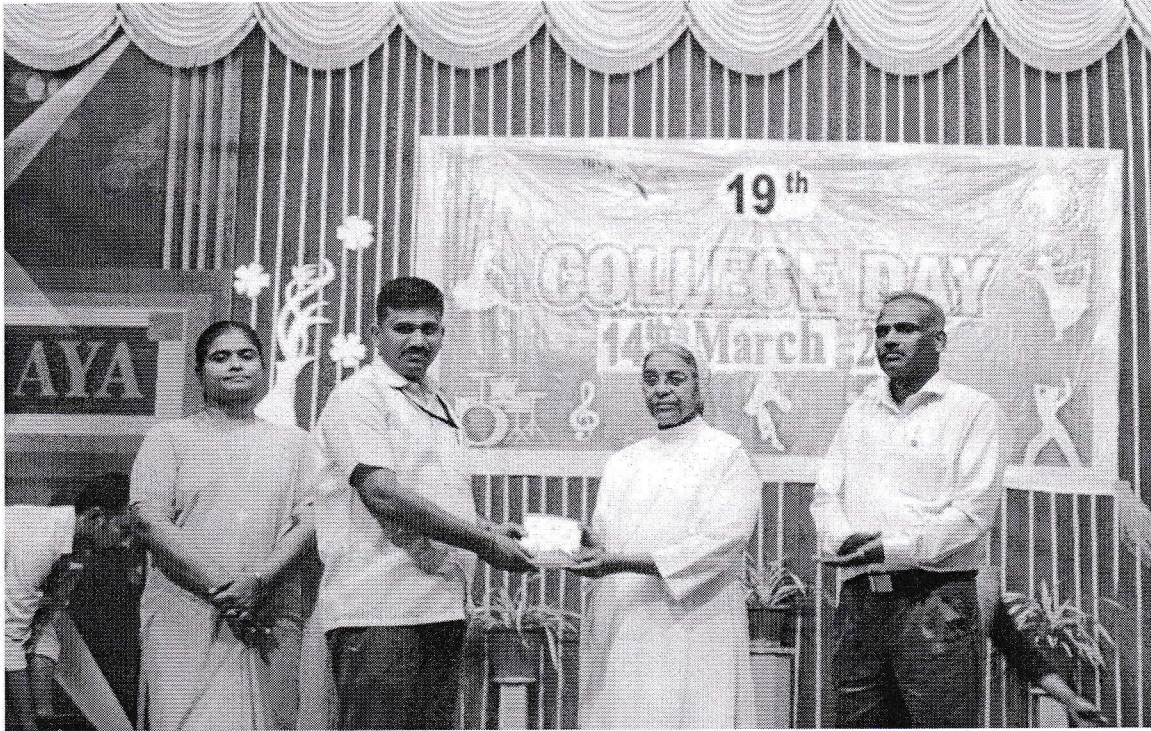

A Christian Minority Institution run by the Franciscan Sisters of the Immaculate Heart of Mary Society, Puducherry.

Phone: 04151-258325, 258326

Website: www.iecw.edu.in

Email ID: indhaya@iecw.edu.in

Best Library User - Faculty was given to **Dr.S.Jayasundar, HoD/CSE**