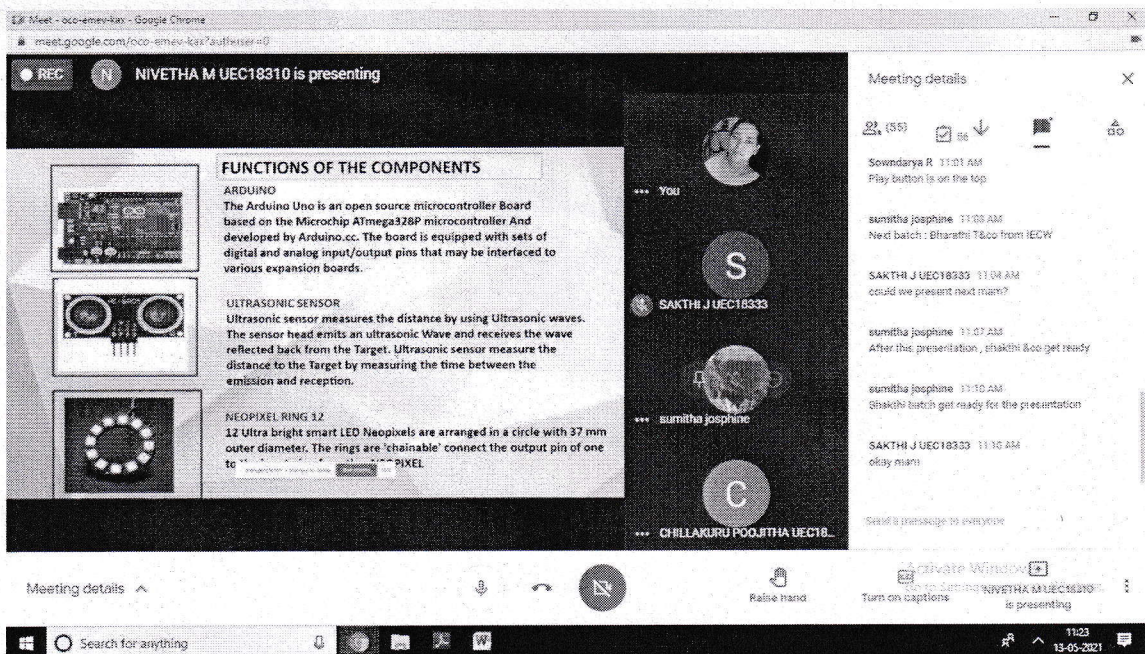

Project presented by M. Nivetha, Final year/ECE, MRK Institute of Technology, Cuddalore

Mani
**Dr.R.GURUMANI, M.E., Ph.D., M.B.A., M.ISTE., F.I.E.,
PRINCIPAL
IDHAYA ENGG. COLLEGE FOR WOMEN
CHINNASALEM-606 201, KALLAKURICHI DT.**