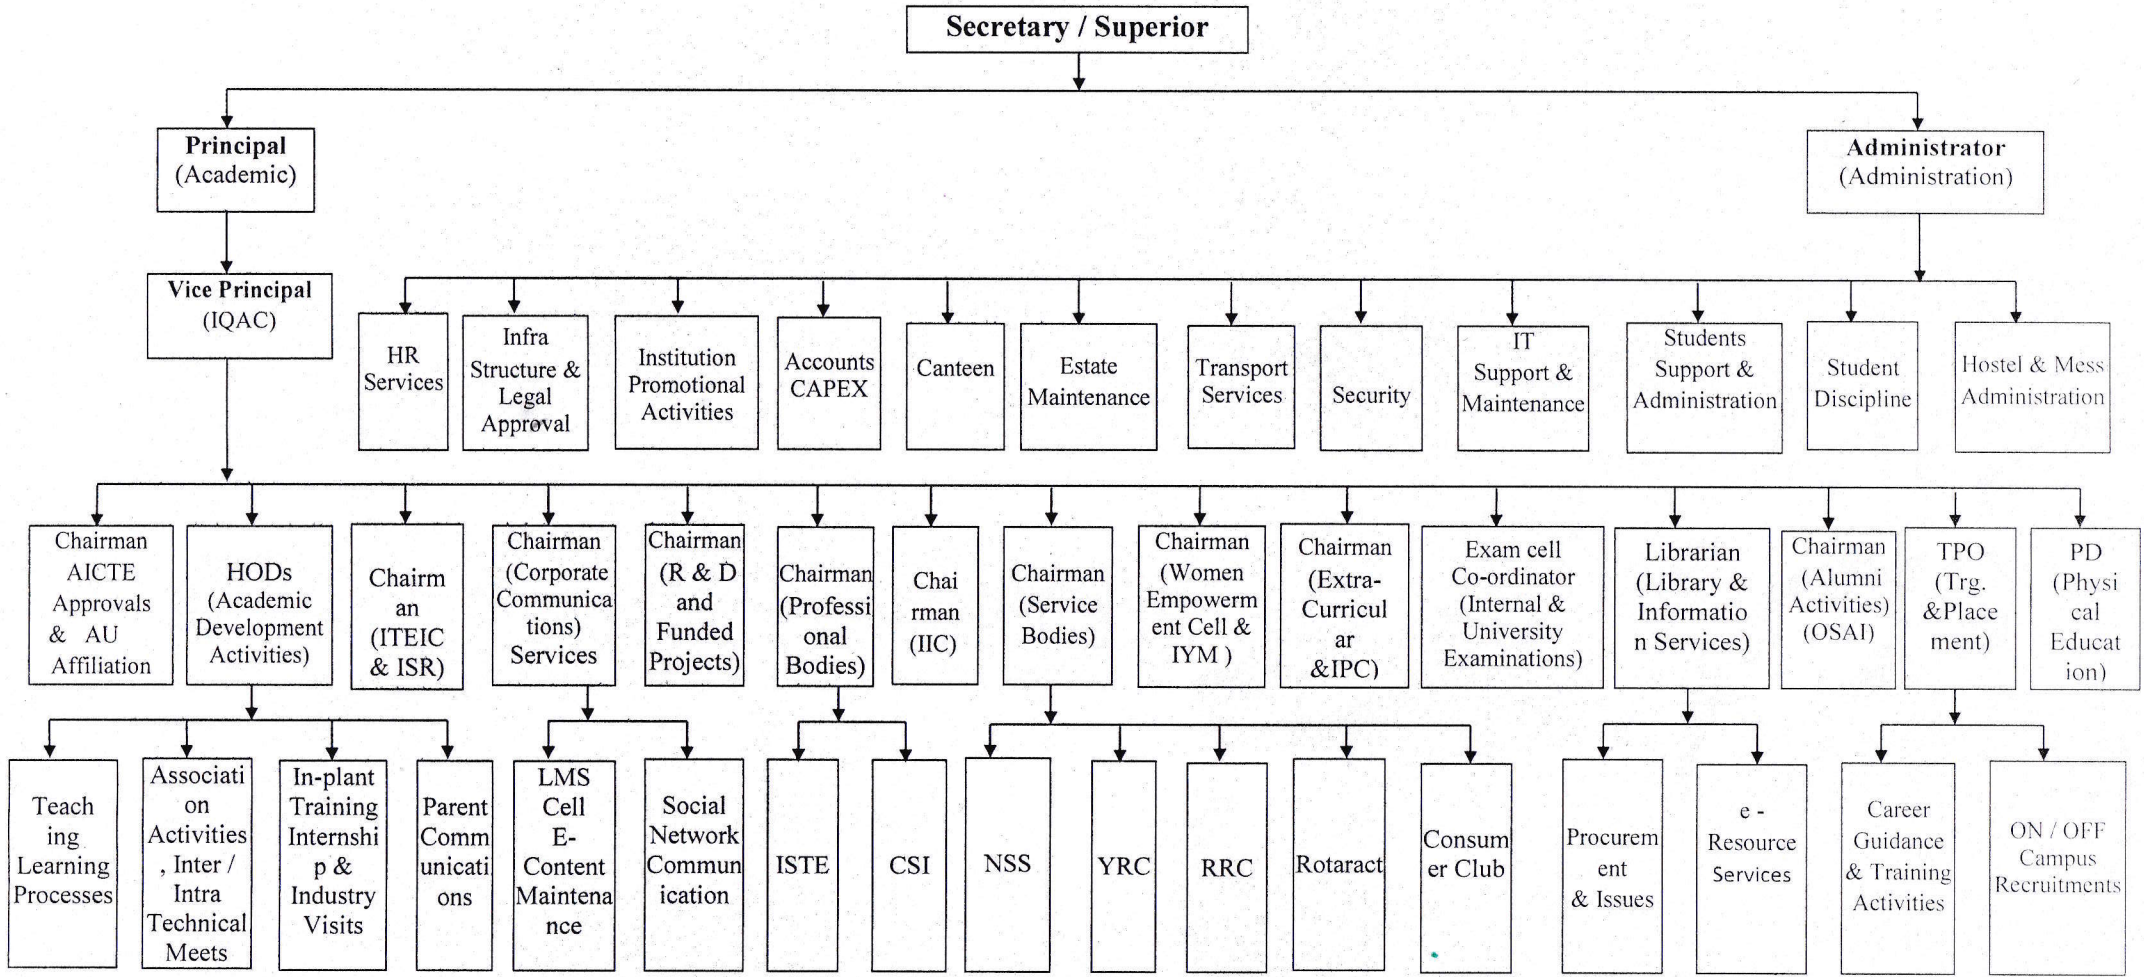

ORGANIZATION CHART

Anand

Dr. R. GURUMANI, M.E., Ph.D., M.B.A., M. ISTE, F.I.E.,
PRINCIPAL
IDHAYA ENGG. COLLEGE FOR WOMEN
CHINNASALEM-606 201, KALLAKURICHI DT