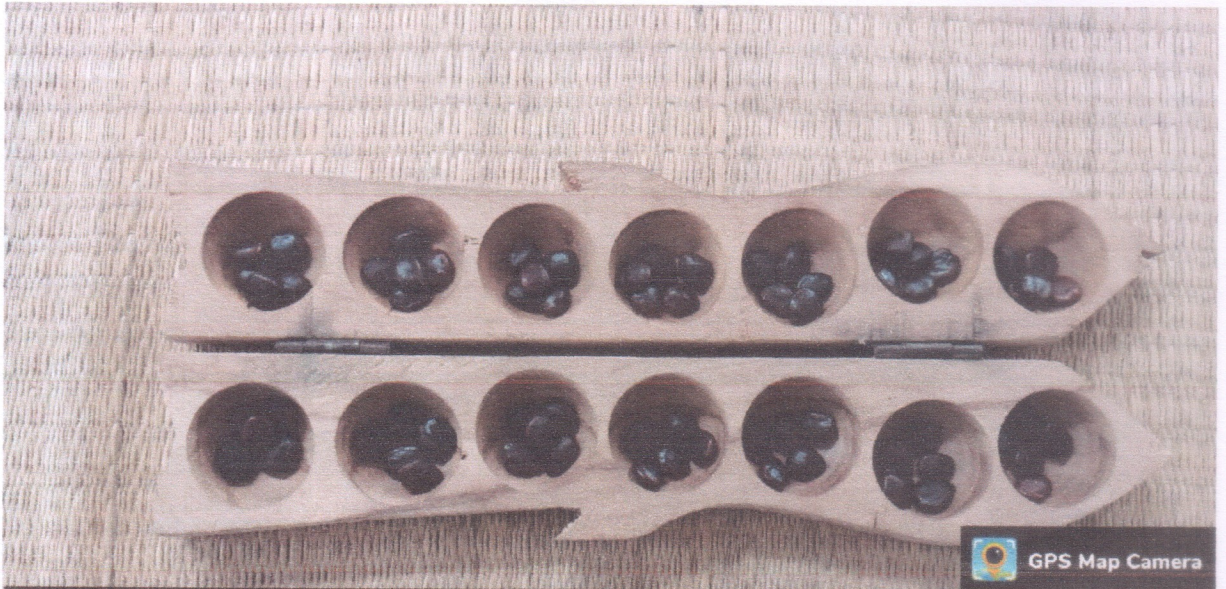

IDHAYA ENGINEERING COLLEGE FOR WOMEN

CHINNASALEM-606 201, KALLAKURICHI DISTRICT, TAMIL NADU, INDIA.

Approved by AICTE, New Delhi, Affiliated to Anna University, Chennai.

2(f) Status of UGC, An ISO 9001: 2015 Certified Institution

A Christian Minority Institution run by the Franciscan Sisters of the Immaculate Heart of Mary Society, Puducherry.

Phone: 04151-258325, 258326

Website: www.iecw.edu.in

Email ID: indhaya@iecw.edu.in

3.13 PALLAKUZHI(BEAN HOLE)

Chinnasalem, Tamil Nadu, India

Idhaya Engineering College for Women, Nainarpalayam Rd, Tamil Nadu

606201, India

Lat 11.62352° Long 78.888148°

04/09/21 03:35 PM

Gurmani
Dr. R. GURUMANI, M.E., Ph.D., M.B.A., M.ISTE., F.I.E.,
PRINCIPAL
IDHAYA ENGG. COLLEGE FOR WOMEN
CHINNASALEM-606 201, KALLAKURICHI DT.