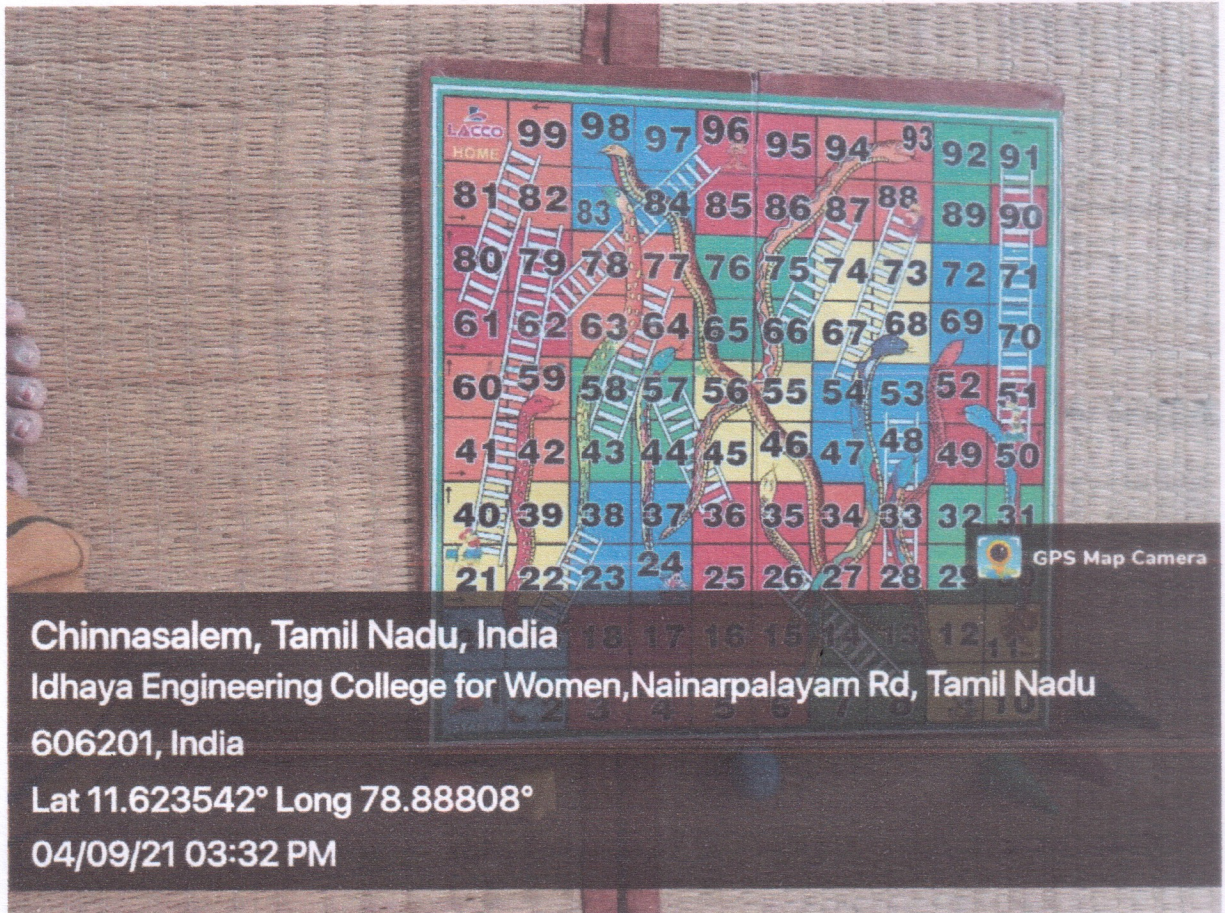

A Christian Minority Institution run by the Franciscan Sisters of the Immaculate Heart of Mary Society, Puducherry.

Phone: 04151-258325, 258326

Website: www.iecw.edu.in

Email ID: idhaya@iecw.edu.in

3.14 SNAKE-LADDER