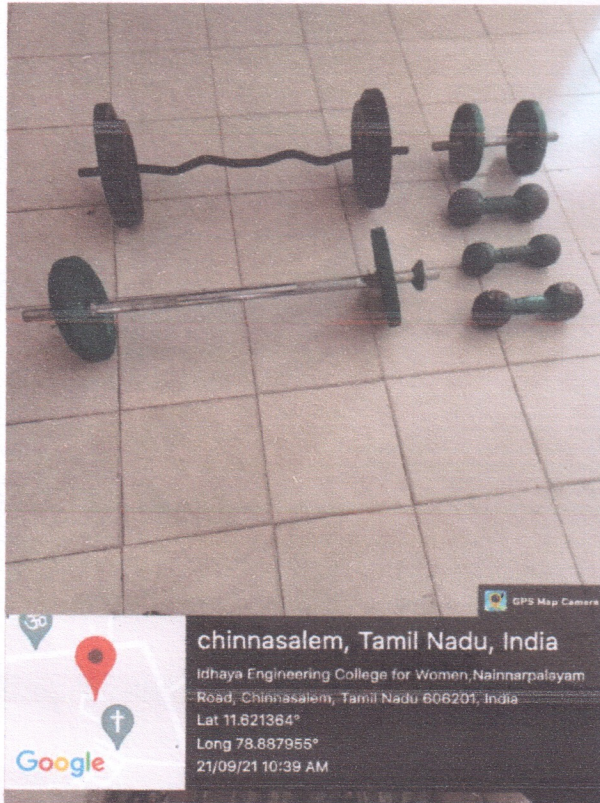

A Christian Minority Institution run by the Franciscan Sisters of the Immaculate Heart of Mary Society, Puducherry.

Phone: 04151-258325, 258326

Website: www.iecw.edu.in

Email ID: indhaya@iecw.edu.in

3.16 GYM