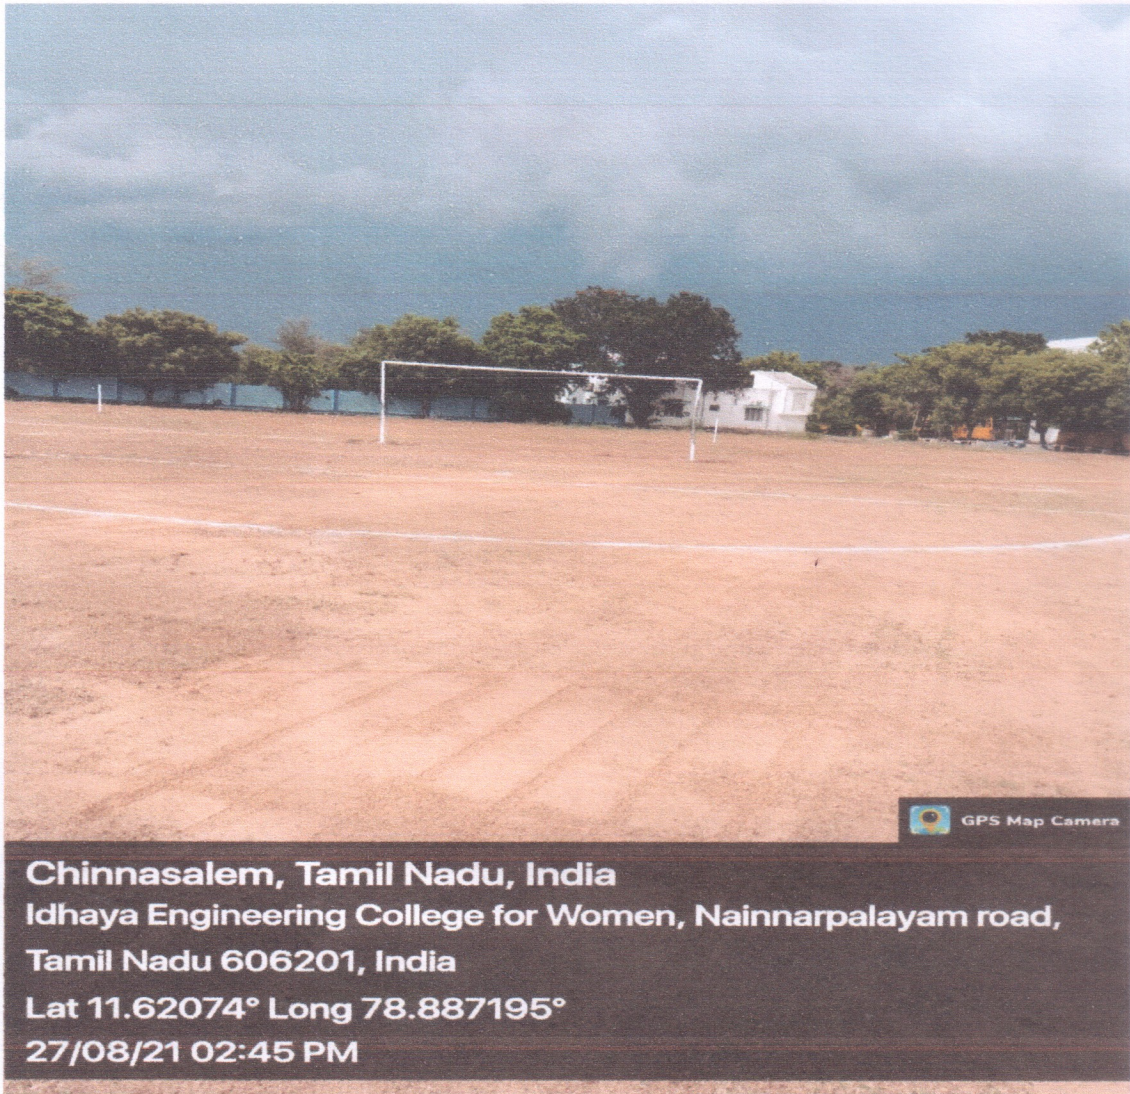

IDHAYA ENGINEERING COLLEGE FOR WOMEN

CHINNASALEM-606 201, KALLAKURICHI DISTRICT, TAMIL NADU, INDIA.

Approved by AICTE, New Delhi, Affiliated to Anna University, Chennai.

2(f) Status of UGC, An ISO 9001: 2015 Certified Institution

A Christian Minority Institution run by the Franciscan Sisters of the Immaculate Heart of Mary Society, Puducherry.

Phone: 04151-258325, 258326

Website: www.iecw.edu.in

Email ID: indhaya@iecw.edu.in

3.2 FOOTBALL

Chinnasalem, Tamil Nadu, India

Idhaya Engineering College for Women, Nainarpalayam road,

Tamil Nadu 606201, India

Lat 11.62074° Long 78.887195°

27/08/21 02:45 PM

Meen
Dr. R. GURUMANI, M.E., Ph.D., M.B.A., M.ISTE., F.I.E.,
PRINCIPAL
IDHAYA ENGG. COLLEGE FOR WOMEN
CHINNASALEM-606 201, KALLAKURICHI DT